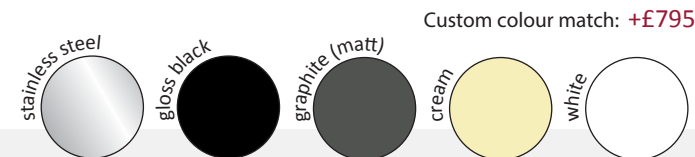

Roma 100 Twin

1000mm Range Cooker

6 Burner

6 Gas Burners • Flame safety devices • Electronic ignition • Individual cast-iron pan supports • Solid Brass Burners • LPG Convertible • Gas Burner Accessories Available

E3 Model
PW1006E3

Gas Model
PW1006VG

£3495

£3495

Fry Top

4 Gas Burners with Fry Top Griddle • Flame safety devices • Electronic ignition • Individual cast-iron pan supports • Solid Brass Burners • LPG Convertible • Gas Burner Accessories Available

E3 Model
PW100FE3

Gas Model
PW100FVG

£3695

£3695

6 Zone Induction

6 Induction Zones • Power boost • Easy-clean glass surface • OverFlow Detection • Keep Warm Function • Automatic Boil and Reduce Function

E3 Model
PWI100E3

Gas Model
none

£4195

Coup de Feu

4 Gas burners with Simmer Plate • Flame safety devices • Electronic ignition • Individual cast-iron pan supports • Solid Brass Burners • LPG Convertible • Gas Burner Accessories Available

E3 Model
PDW100SE3

Gas Model
PDW100SVG

£3895

£3895

2 Zone Induction

4 Gas Burners with 2 Induction Zones • Flame safety devices • Electronic ignition • Individual cast-iron pan supports • Solid Brass Burners • LPG Convertible • Gas Burner Accessories Available

E3 Model
PDW100IE3

Gas Model
none

£3895

Key Features

A Rated for Energy efficiency • Triple glazed doors • Stay clean oven liners • Fascia cooling • Metal controls • Programmable timer • 53.4 Litre Multifunction oven • 43.7 Litre Conventional oven • Storage drawer • Child Safety Lock • E3 Precision digital temperature control

Installation

1000mm Wide • 860-910mm High • 600mm Deep • Max Load W : PDW1006E3 = 5300, PDW100FE3 = 5300, PDW100SE3 = 5300, PDW100FRE3 = 7600, PDW100IE3 = 9000 • LPG convertible • Levelling feet

Left Oven Functions (E3 model)