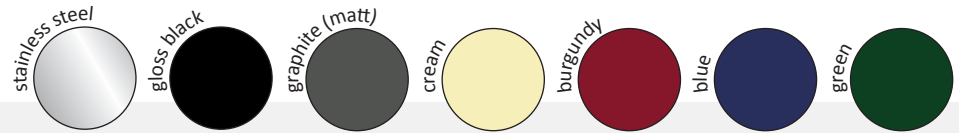

Milano 120 60/60

1200mm Range Cooker

7 Burner

7 Gas Burners • Flame safety devices • Electronic ignition • Individual cast-iron pan supports • Solid Brass Burners • LPG Convertible • Gas Burner Accessories Available

E3 Model
PDN1207E3

Gas Model
PDN1207VG

Antique Bronze Trim (all models)

£5495

£5495

+£270

Fry Top

6 Gas Burners with Fry Top Griddle • Flame safety devices • Electronic ignition • Individual cast-iron pan supports • Solid Brass Burners • LPG Convertible • Gas Burner Accessories Available

E3 Model
PDN120FE3

Gas Model
PDN120FVG

£5495

£5495

Coup de Feu

5 Gas Burners with Coup de Feu simmer plate • Flame safety devices • Electronic ignition • Individual cast-iron pan supports • Solid Brass Burners • LPG Convertible • Gas Burner Accessories Available

E3 Model
PDN120SE3

Gas Model
PDN120SVG

£5495

£5495

Key Features

A Rated for Energy efficiency • Triple glazed doors • Stay clean oven liners • Fascia cooling • Metal controls • Programmable timer • 2 x 53.4 litre ovens • Storage drawer • Child Safety Lock • E3 Precision digital temperature control

Installation

1200mm Wide • 860-910mm High • 600mm Deep • Max Load W : PDN1207E3 = 6550 , PDN120FE3 = 6550 , PDN120SE3 = 6550 • LPG convertible • Levelling feet

Left Oven Functions (E3 model)

Pizza and Bread Setting • Conventional Oven • Lower Element (Slow Cooker) • Upper Element (Browning) • Standard Grill • Fan Grill • Roasting Oven (Fan Assisted) • Baking Oven (True Fan Oven) • ECO Cooking

Right Oven Functions (E3 model)

Pizza and Bread Setting • Conventional Oven • Lower Element (Slow Cooker) • Upper Element (Browning) • Standard Grill • Fan Grill • Roasting Oven (Fan Assisted) • Baking Oven (True Fan Oven) • ECO Cooking

Not all variants shown are featured on our website - call us on 01244 402975

Standard Accessories