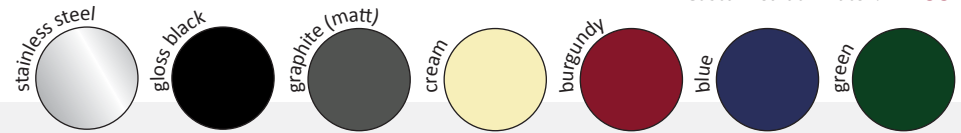

Milano 90 Single

900mm Range Cooker

6 Burner

6 Gas Burners • Flame safety devices • Electronic ignition • Individual cast-iron pan supports • Solid Brass Burners • LPG Convertible • Gas Burner Accessories Available

E3 Model
PN906E3

£2895

Gas Model
PN906VG

£2895

Antique Bronze Trim (all models)

+£150

5 Burner

4 Gas Burners with Fish Burner • Flame safety devices • Electronic ignition • Individual cast-iron pan supports • Solid Brass Burners • LPG Convertible • Gas Burner Accessories Available

E3 Model
PN90E3

£2895

Gas Model
PN90VG

£2895

Key Features

A Rated for Energy efficiency • Triple glazed doors • Stay clean oven liners • Fascia cooling • Metal controls • Programmable timer • 78.6 Litre Multifunction oven • Storage drawer • Child Safety Lock • E3 Precision digital temperature control

Installation

900mm Wide • 860-910mm High • 600mm Deep • Max Load W: PN90E3 = 3400, PN906E3 = 3400, PN90FE3 = 3400, PN90RE3 = 5700, PN90IE3 = 7100 • LPG convertible • Levelling feet

Main Oven Functions (E3 model)

Pizza and Bread Setting • Conventional Oven • Lower Element (Slow Cooker) • Upper Element (Browning) • Standard Grill • Fan Grill • Roasting Oven (Fan Assisted) • Baking Oven (True Fan Oven) • ECO Cooking • Quick Start

Standard Accessories

2 Wire shelves • Grill pan & handle • Rotisserie

Fry Top

4 Gas Burners with Fry Top Griddle • Flame safety devices • Electronic ignition • Individual cast-iron pan supports • Solid Brass Burners • LPG Convertible • Gas Burner Accessories Available

E3 Model
PN90FE3

£3095

Gas Model
PN90FVG

£3095

5 Zone Induction

5 Induction Zones • Rotary Controls • Power Boost • Child Lock • Pan Detection • Hot Hob Indicators

E3 Model
PNI90E3

£3995

Gas Model
none

2 Zone Induction