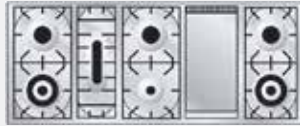

Roma 150

1500mm Range Cooker

Fry Top

7 Gas Burners Gas Burners with Fry Top Griddle • Flame safety devices • Electronic ignition • Individual cast-iron pan supports • Solid Brass Burners • LPG Convertible • Gas Burner Accessories Available

E3 Model
PW150FE3

Gas Model
PW150FVG

£8995

£8995

Fry Top + Coup de Feu

5 Gas Burners with Fry Top and Coup de Feu simmer plate • Flame safety devices • Electronic ignition • Individual cast-iron pan supports • Solid Brass Burners • LPG Convertible • Gas Burner Accessories Available

E3 Model
PW150FSE3

Gas Model
PW150FSVG

£8995

£8995

Coup de Feu

6 Gas Burners with Coup de Feu simmer plate • Flame safety devices • Electronic ignition • Individual cast-iron pan supports • Solid Brass Burners • LPG Convertible • Gas Burner Accessories Available

E3 Model
PW150SE3

Gas Model
PW150SVG

£8995

£8995

Key Features

A Rated for Energy efficiency • Triple glazed doors • Stay clean oven liners • Fascia cooling • Metal controls • Programmable timer • 78.6 Litre Multifunction oven • 53.4 Litre Multifunction oven • Storage drawer • Child Safety Lock • E3 Precision digital temperature control