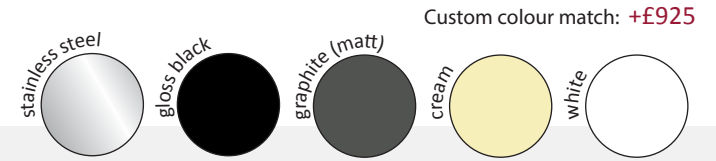

Roma 150

1500mm Range Cooker

Fry Top

7 Gas Burners Gas Burners with Fry Top Griddle • Flame safety devices • Electronic ignition • Individual cast-iron pan supports • Solid Brass Burners • LPG Convertible • Gas Burner Accessories Available

E3 Model
PW150FE3

Gas Model
PW150FVG

£8995

£8995

Fry Top + Coup de Feu

5 Gas Burners with Fry Top and Coup de Feu simmer plate • Flame safety devices • Electronic ignition • Individual cast-iron pan supports • Solid Brass Burners • LPG Convertible • Gas Burner Accessories Available

E3 Model
PW150FSE3

Gas Model
PW150FSVG

£8995

£8995

Coup de Feu

6 Gas Burners with Coup de Feu simmer plate • Flame safety devices • Electronic ignition • Individual cast-iron pan supports • Solid Brass Burners • LPG Convertible • Gas Burner Accessories Available

E3 Model
PW150SE3

Gas Model
PW150SVG

£8995

£8995

Key Features

A Rated for Energy efficiency • Triple glazed doors • Stay clean oven liners • Fascia cooling • Metal controls • Programmable timer • 78.6 Litre Multifunction oven • 53.4 Litre Multifunction oven • Storage drawer • Child Safety Lock • E3 Precision digital temperature control

Installation

1500mm Wide • 860-910mm High • 600mm Deep • Max Load W : PW150FE3 = 6800 , PW150SE3 = 6800 , PNW150FSE3 = 6800 • LPG convertible • Levelling feet

Left Oven Functions (E3 model)

Pizza and Bread Setting • Conventional Oven • Lower Element (Slow Cooker) • Upper Element (Browning) • Standard Grill / Rotisserie • Fan Grill • Roasting Oven (Fan Assisted) • Baking Oven (True Fan Oven) • ECO Cooking

Right Oven Functions (E3 model)

Pizza and Bread Setting • Conventional Oven • Lower Element (Slow Cooker) • Upper Element (Browning) • Standard Grill • Fan Grill • Roasting Oven (Fan Assisted) • Baking Oven (True Fan Oven) • ECO Cooking

Standard Accessories